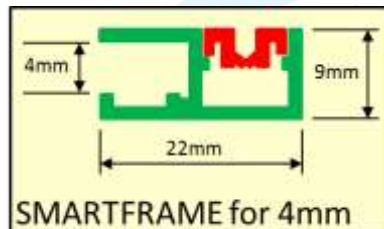

SMARTFRAME Secondary Glazing

1.0m:	£1.75 + VAT = £2.10
1.5m:	£2.63 + VAT = £3.16
2.0m:	£3.50 + VAT = £4.20
2.5m:	£4.23 + VAT = £5.26

- Suitable for 2mm and 4mm glazing panels.
- Glazing materials include Acrylic, Plate Polycarbonate, Glass.
- Deduct 30mm from window reveal height and width for glazing panel dimensions.
- SMARTFRAME supplied with fixings (No.8 x 16mm, Stainless Self-Tapping Screws).
- Easy and quick to install.
- Corners can be mitred or butt joined.
- Safe and secure with Glass.
- Neat and unobtrusive.
- Easy to remove for maintenance/cleaning.