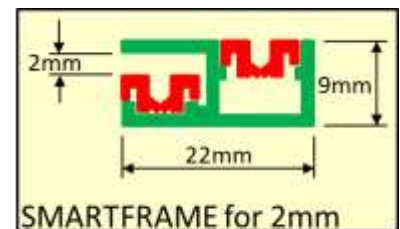

SMARTFRAME Secondary Glazing

1.0m:	£1.75 + VAT = £2.10
1.5m:	£2.63 + VAT = £3.16
2.0m:	£3.50 + VAT = £4.20
2.5m:	£4.23 + VAT = £5.26

- Suitable for 2mm and 4mm glazing panels.
- Glazing materials include Acrylic, Plate Polycarbonate, Glass.
- Deduct 30mm from window reveal height and width for glazing panel dimensions.
- SMARTFRAME supplied with fixings (No.8 x 16mm, Stainless Self-Tapping Screws).
- Easy and quick to install.
- Corners can be mitred or butt joined.
- Safe and secure with Glass.
- Neat and unobtrusive.
- Easy to remove for maintenance/cleaning.